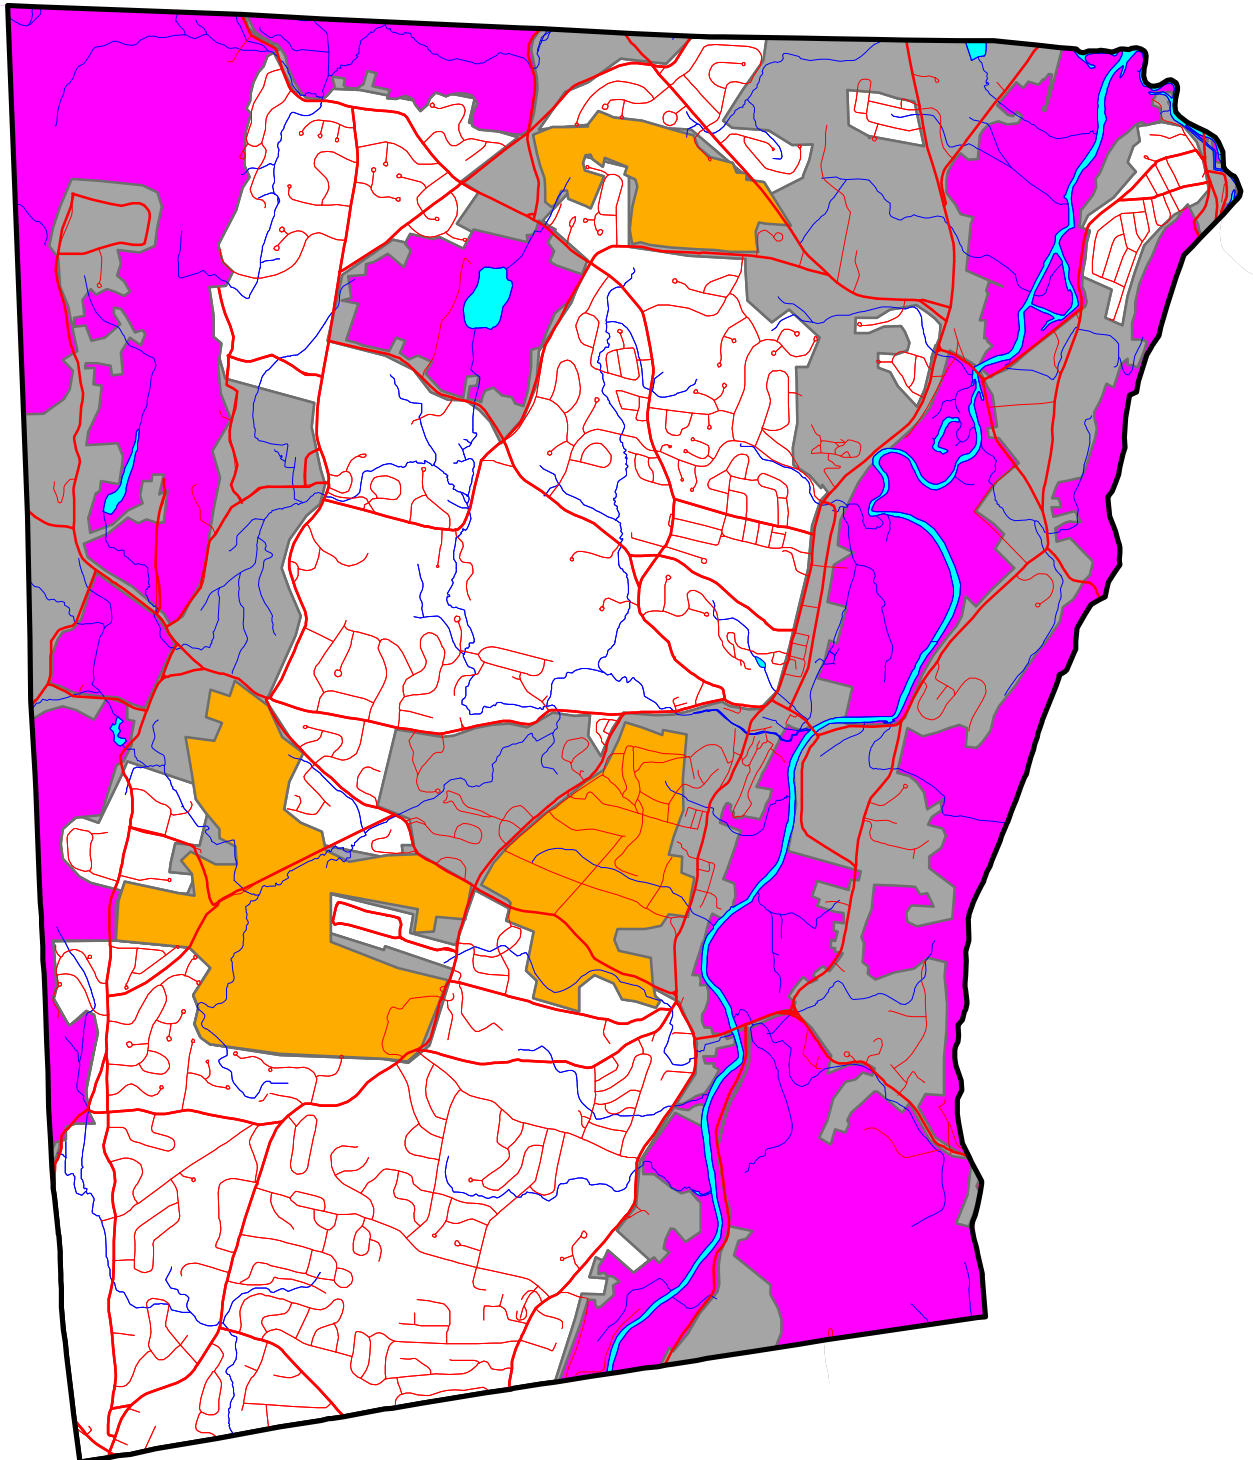

SIMSBURY BIODIVERSITY MAP

FARMINGTON VALLEY BIODIVERSITY PROJECT

Source: Farmington Valley Biodiversity Project;
CRCOG; CT DEP; and others.

- Roads
- Streams
- Water Bodies
- Primary Conservation Areas
- Secondary Conservation Areas
- Inter-Conservation Area Connections